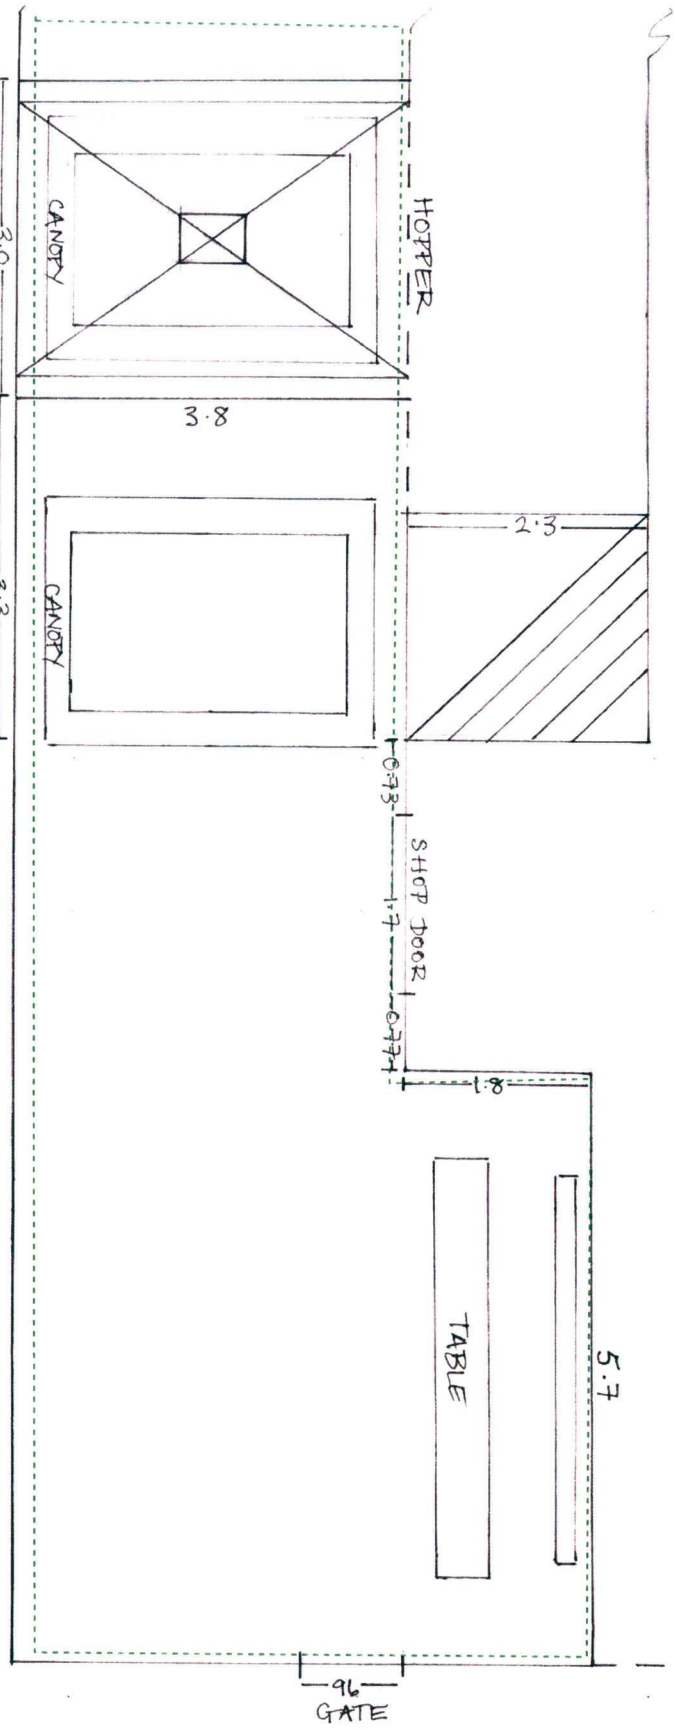

Job Title
Burn Stewart
Ledaig Distillery,
Tobermory,
Isle of Mull

Drawing title
Shop plan, elevation and
location plan

Scale	Sheet size	Date	Drawn:
As indicated	A2	26.05.08	GB
Job number			
046203			
Drawing Number			
B48293	(EX) 04		
Revision			

starwalker creative

Job Title:
Tobermory Distillery
'Ledaig Lane'
Isle of Mull

GARDEN

SHOP

PLAN

Children and Young Persons Access

HEIGHT OF HOPPER APPROX 7m

MOVABLE CANDY AND CASKS

MOVABLE CANDY AND CASKS

ELEVATION

Scale: 1:50

Date: 01.06.18

Drawn: DMcK

Job

Number:

06011810