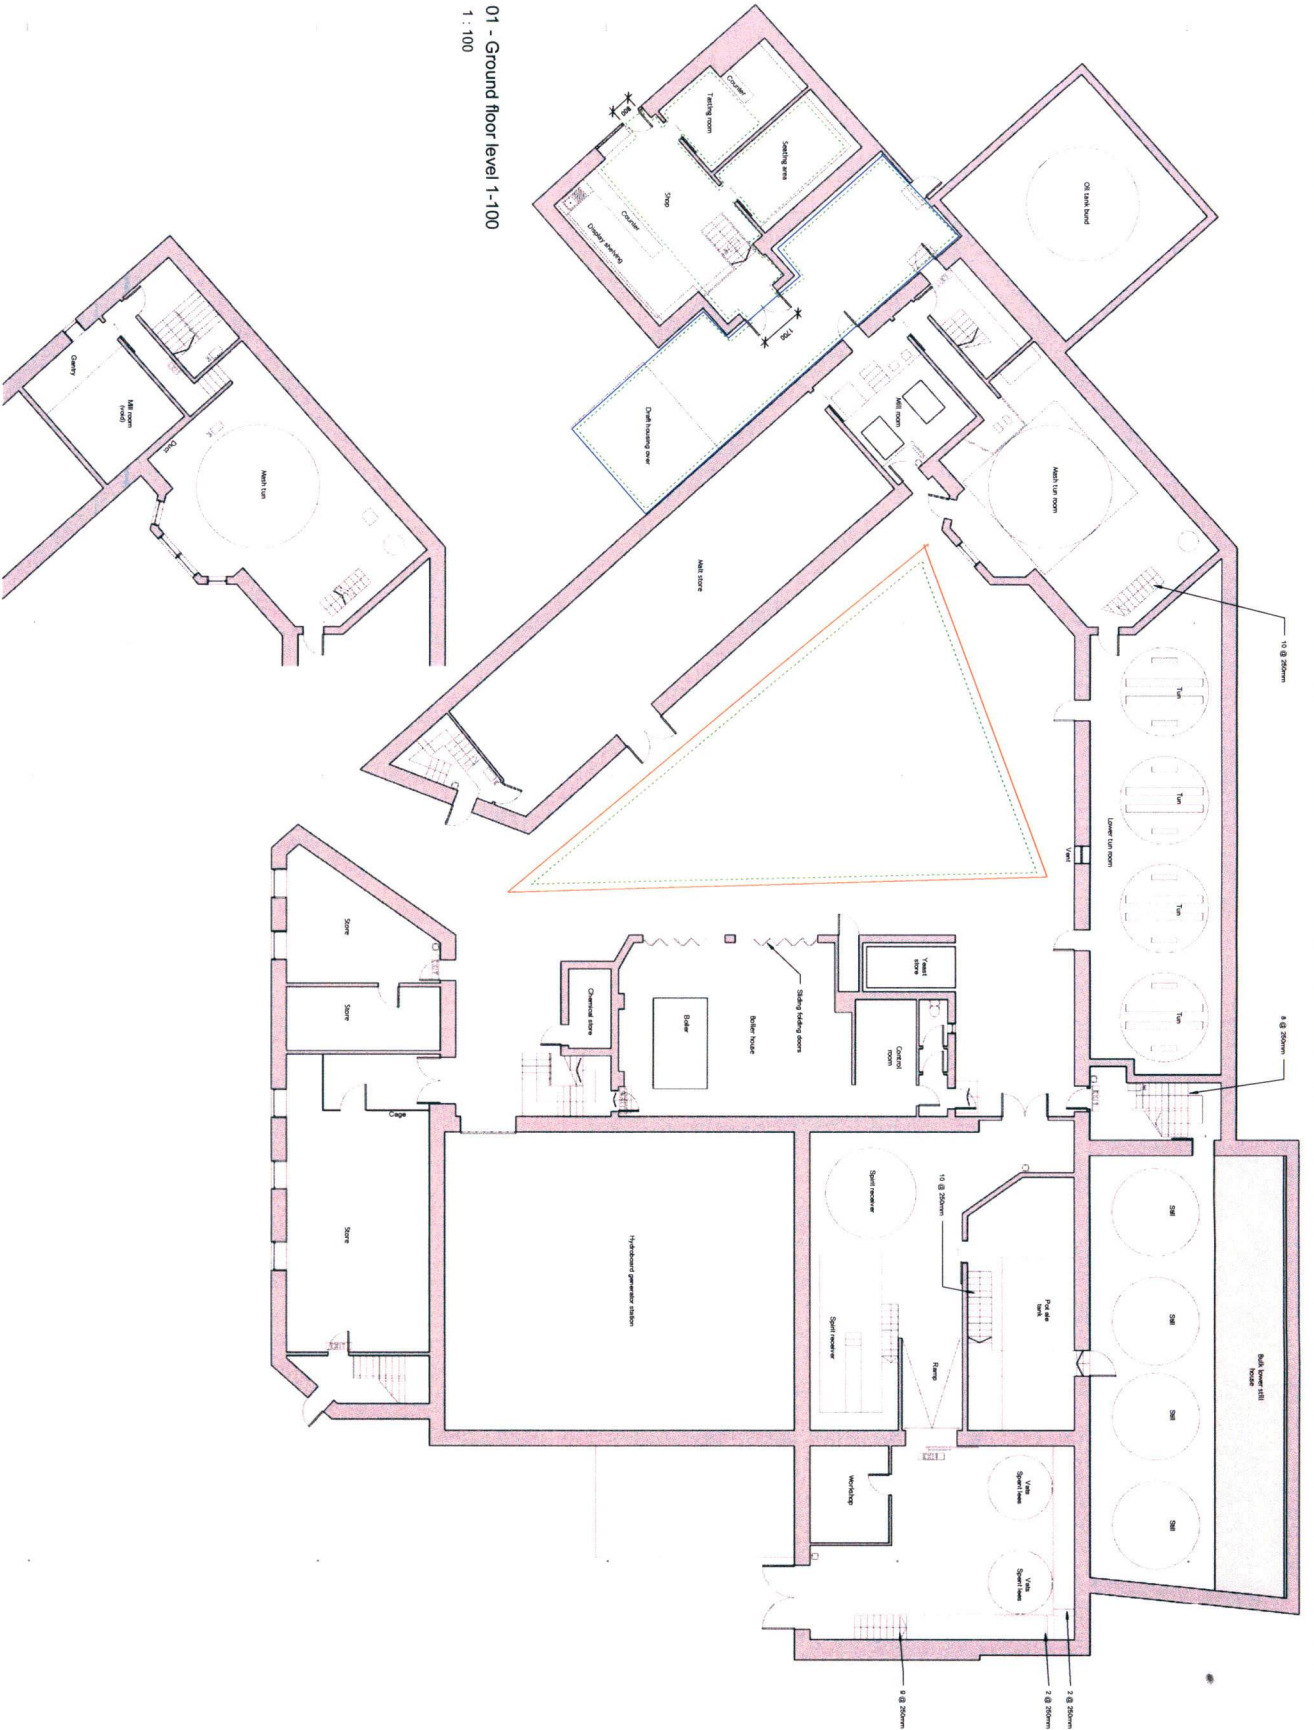

Electrical legend

Legend Lines

01 - Ground floor level 1-100
1 : 100

02 - Mash house mezzanine level 1-100
1 : 100

James Barr

228 West George Street, Glasgow, G2 2JA
Tel: 0141 302 0001
www.jamesbarr.co.uk

20th Flr
Burn Stewart
Leding Distillery,
Tobermory,
Isle of Mull

Drawing title
Levels 1 and 2 showing
emergency lighting

Drawing Number: B48293 (EX) 02 Revision: